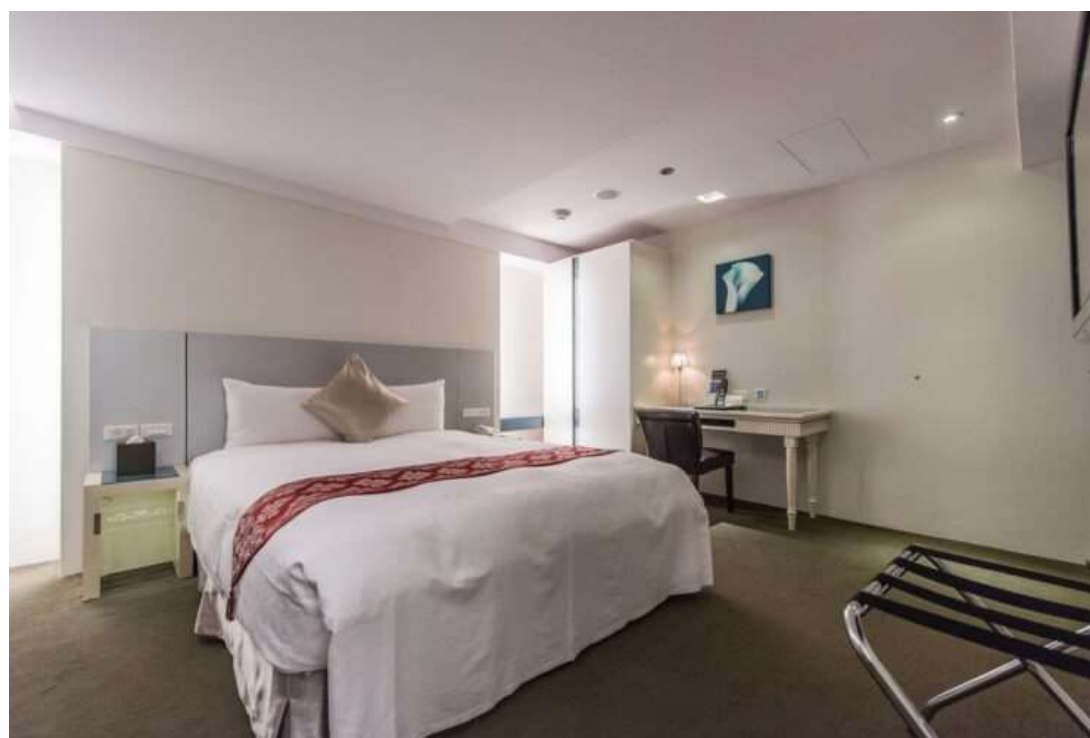

-

Room Type	Price
Superior Room (Single)	NT\$ 4,700+15.5%
Superior Room (Double)	NT\$ 5,800+15.5%

The above room rates are inclusive of basic wireless internet connection and breakfast.

Taipei Forward Hotel-Nangang Branch

Room Type	Price
Business Room (Double)	NT\$ 3,000
Elite Room (Double)	NT\$ 3,300
Elite Room (Single beds*2)	NT\$ 3,300
Forward Suite (Double)	NT\$ 4,100
Forward Suite (Single beds*2)	NT\$ 4,100
Rates include 10% service, 5% tax, daily breakfast and internet access.	

Room Type	Price
Standard Double Room	NT\$ 3,200
Standard Twin Room	NT\$ 3,500
Deluxe Room	NT\$ 5,500
The Place Suite	NT\$ 6,400

**The above Room Rate per room night is including 10% service charge and tax.
Breakfast is included in the room rate.**

Room Type	Price
Accessible Twin Room	NT\$ 3,360
Superior Double Room	NT\$ 3,360
Superior Twin Room	NT\$ 3,360
Deluxe Double Room	NT\$ 3,719
Deluxe Twin Room	NT\$ 3,719
Triple Room with City View	NT\$ 4,232
Triple Room with City View 1 Double & 1 Single Bed	NT\$ 4,232